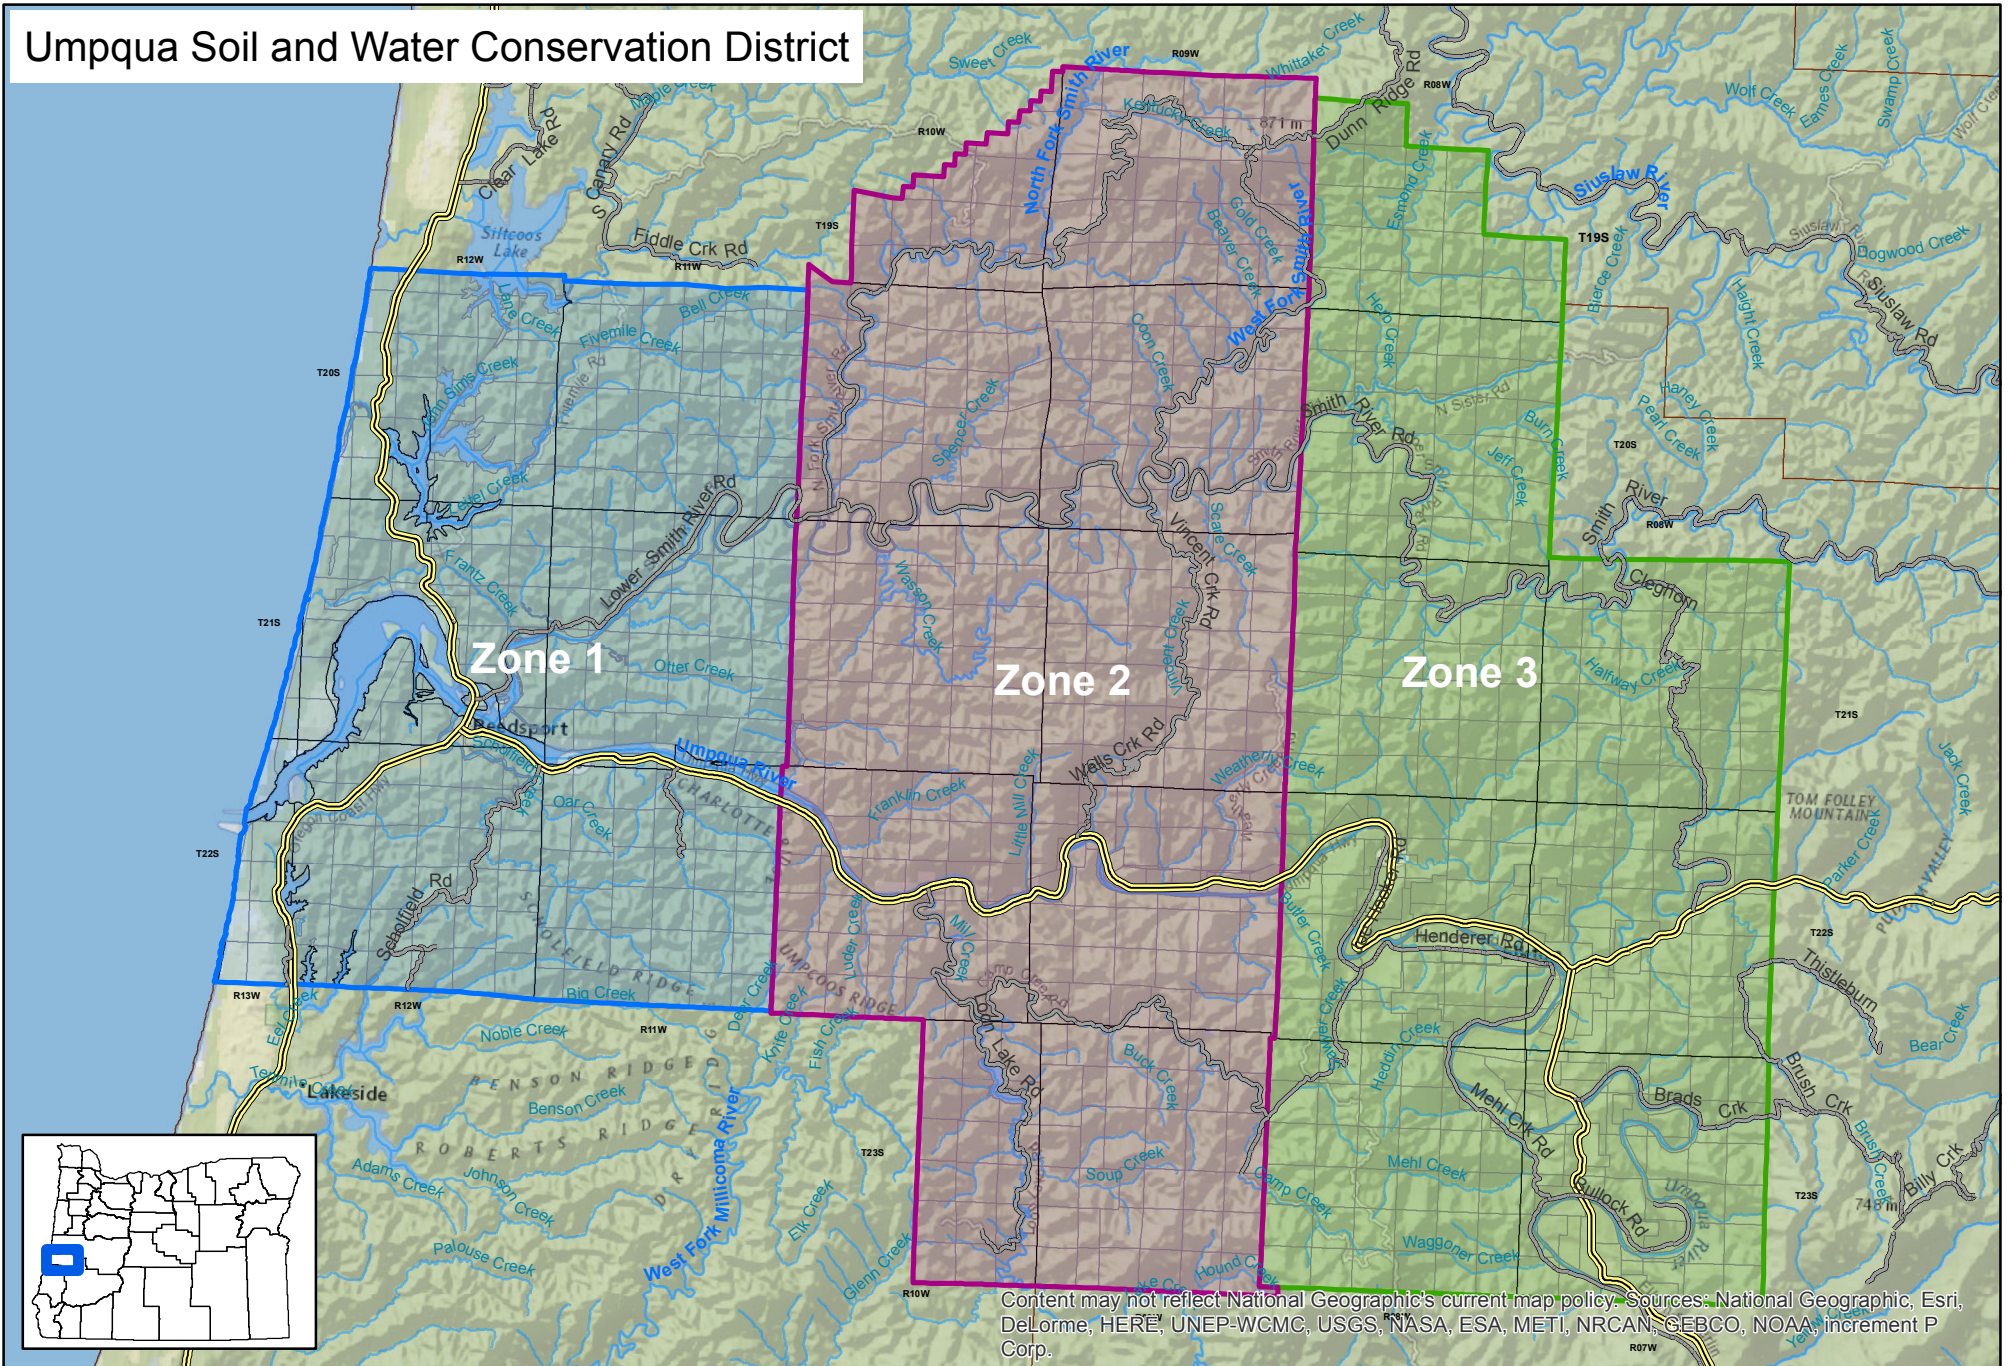

Umpqua Soil and Water Conservation District

Content may not reflect National Geographic's current map policy. Sources: National Geographic, Esri, DeLorme, HERE, UNEP-WCMC, USGS, NASA, ESA, METI, NRCAN, GEBCO, NOAA, increment P Corp.

Prepared By: jcruser
 Date Saved: 1/12/2016
 Date Printed: 6/9/2016
 Scale: 1:294,954
 Projection: NAD 1983 Oregon Statewide Lambert Feet Intl
 Path: V:\NRP\swcd\Umpqua\UmpquaZoneDraft20160106small.mxd